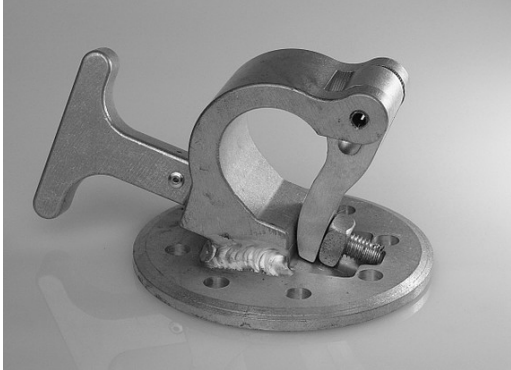

# The Light Source

## Mega-Claw Vari-Lite

Mega-Claw designed to fit the VL-7 fixture yoke tube. Clamp attaches with a band clamp, allowing 45 degree horizontal increments for rapid fixture removal and replacement, maintaining fixture alignment. The Mega-Claw Vari-Lite will fit onto (1-1/2" Pipe) 1.9" OD to 2" OD truss tube.

**Safe Vertical** 125lbs 56kg

**Working Load**

**Order Codes** **MWMVL** Mega-Claw Vari-Lite, Aluminum Finish