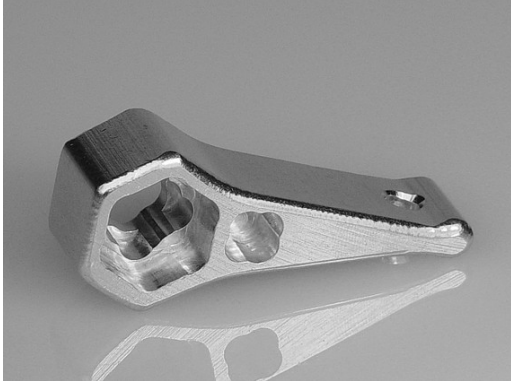

## Mega-Combo Wrench

Handy pocket wrench to focus lights. Fits on your keychain, and 1/2" and 5/16" hex head and square head bolts.

Now available in various colors. Check the **RESOURCES** tab above, then **NEWS**, and Combo Wrenches to see the colors.

**Weight** 1.4 oz

**Order Codes**

**MCM** Mega-Combo Wrench, Aluminum Finish

**MCM-BLACK** Mega-Combo Wrench, Black Anodized

**MCM-BLUE** Mega-Combo Wrench, BLUE, Aluminum Finish

**MCM-GOLD** Mega-Combo Wrench, GOLD, Aluminum Finish

**MCM-PINK** Mega-Combo Wrench, PINK, Aluminum Finish