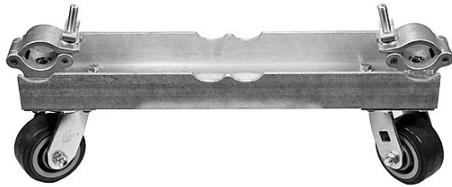

The Light Source

Mega-Truss Dolly with Outside Mega-Couplers

Mega-Couplers can be added to any truss dolly. Add -OS to the truss dolly part number to indicate "outside" placement.

Case Quantities Sold as a Pair

Order Codes **MTD15.75/2-ML-OS** Mega-Truss Dolly ,
Silver

MTD11.4375/2-ML-OS Mega-Truss
Dolly for two 11.4375" Global Truss with
Mega-Couplers attached to the Outside,
Silver

MTD11.4375/4-ML-OS Dolly for four
11.4375" Global Truss with Mega-Couplers
attached to the Outside, Silver

MTD12/2-20.5/1-ML-OS Mega-Truss
Dolly for two 12" or one 20.5" Truss with
Mega-Couplers attached to the Outside,
Silver

MTD12/3-ML-OS Mega-Truss Dolly for
three 12" or two 18" Truss (36" long) with
Mega-Couplers attached to the Outside,
Silver