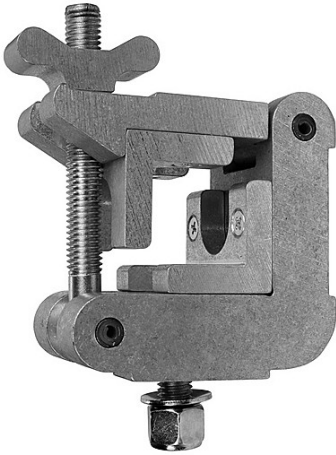

The Light Source

1.25" Square Half Coupler

Sturdy square half-coupler fits 1 1/4" tubing. With the inserts removed, the coupler fits 2" tubing.

Order Codes **SQCI.25M** | 1/4" Square Half Coupler, Silver

SQCI.25B | 1/4" Square Half Coupler, Black