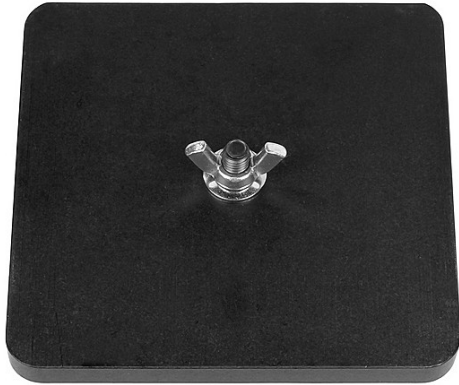

The Light Source

Mega-Slim Floor Stand

1/2 x 6 x 6 Aluminum floor stand with 4 rubber feet and 3/8 hex hardware. 3/8 x 1-1/4 Hex Head Bolt, 3/8 Wing nut, and 3/8 Cup Washer included.

Dimensions 1/2" x 6" x 6"

Weight 1.8 lbs.

Order Codes **SMFSM** Mega-Slim Floor Stand, Silver
SMFSB Mega-Slim Floor Stand, Black Anodized