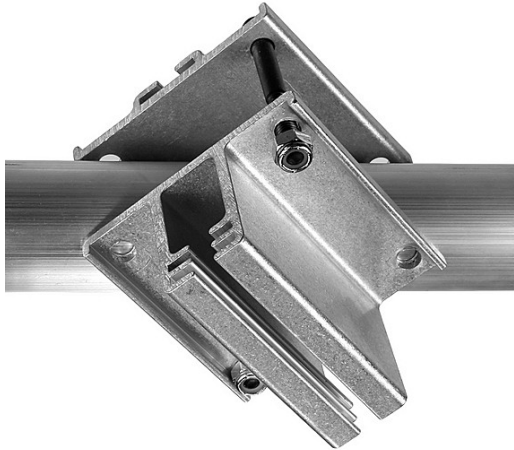

The Light Source

Mega-Track Hanger Diagonal

Working Load Limit 300 Pounds

Dimensions 3.65 × 3.65

Weight 1 Lb.

Case Quantities 12

Order Codes

MTSDB Mega-Track Hanger, Short, Diagonal, Black

MTSDM Mega-Track Hanger, Short, Diagonal, Silver

MTLDB Mega-Track Hanger, Long, Diagonal, Black

MTLDM Mega-Track Hanger, Long, Diagonal, Silver